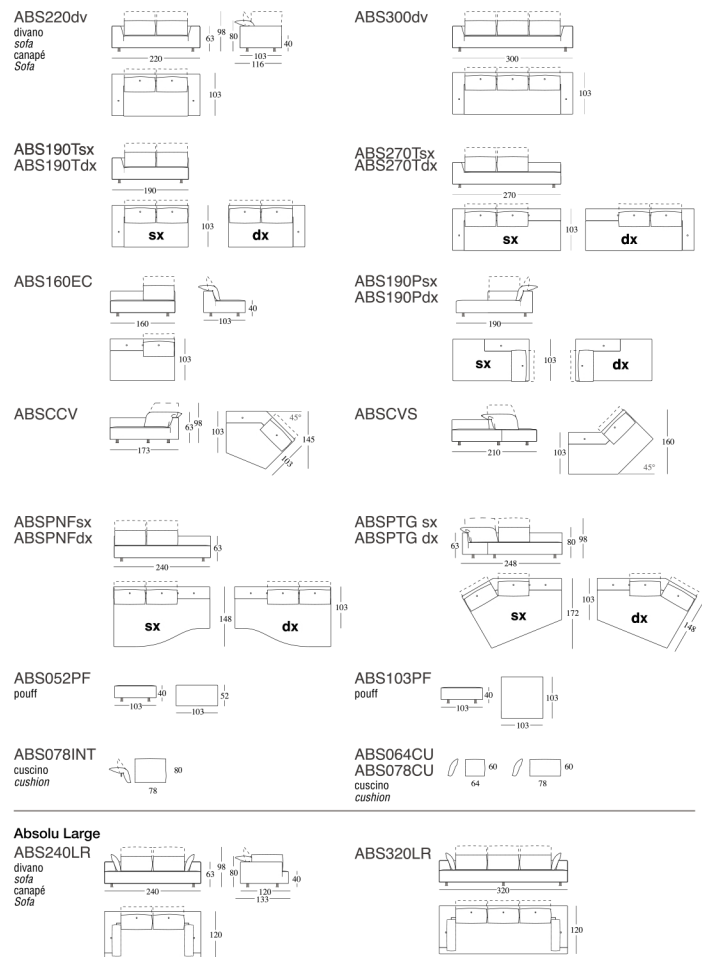

Technical description:

Steel structure.

Padding in polyurethane foam, Gellyfoam and synthetic wadding.

Cotton and polyester fiber lining.

Printed ABS feet with non-slip ends.

Technically removable cover.

edra