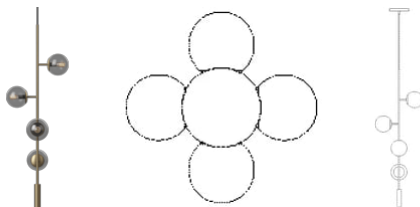

## Specifications

Country of origin	Shade	Bar	Shade width	Diameter	Height
China	Smoke grey glass	Matt antique brass plated iron	15 cm	41.80 cm	116.60 cm
Cord	Dimmable	Light source included	Socket	Recommended light source	Vendor Title
3 m Black Textile cord	Yes, if the bulb is dimmable and if your electrical system allows it	No	E14	E14 max 25W	MADE SPECIFIC, Denmark
Total Net Weight	EAN		The parcel's measurements		
3 kg	5702410282957		The parcel's measurements 1: 0.12 m3, 5.1 kg (D 27.0 cm, W 34.0 cm, H 128.0 cm))		