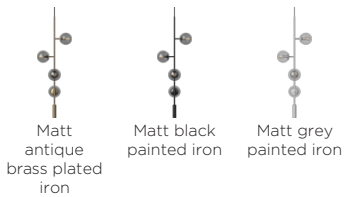

## Orb series

Designed by 365° North, Denmark

---

Like beads on a string. Perfectly rounded glass balls create a reflective, shining light in any room. The Orb pendant's light creates an exclusive atmosphere, and has a clean, pared-back effect as well as being refreshingly casual. The combination of brass and glass adds an industrial edge to your home.

**Shade**

Smoke grey glass

**Shade Top**

Matt antique brass plated iron

**Shade width**

25 cm

**Diameter**

25 cm

20-116-10

Orb Chandelier Ø105 cm

<p><b>Shade</b> Smoke grey glass</p> <p><b>Bar</b> Matt antique brass plated iron</p> <p><b>Shade Top</b> Glass</p> <p><b>Shade width</b> 15 cm</p> <p><b>Diameter</b> 105 cm</p> <p><b>Width</b> 105 cm</p> <p><b>Length</b> 105 cm</p> <p><b>Height</b> 18 cm</p> <p><b>Cord</b> 3 m Black Textile cord</p> <p><b>Dimmable</b> Yes, if the bulb is dimmable and if your electrical system allows it</p>	<p><b>Light source included</b> No</p> <p><b>Socket</b> E14</p> <p><b>Hz</b> 50 Hz</p> <p><b>IP Rating</b> 20 IP</p> <p><b>Classification</b> Class I</p> <p><b>Adjustment</b> Cable can be shortened Wire can be shortened</p> <p><b>Production technique</b> Shade is mouth-blown</p> <p><b>Netspænding</b> 230 V-50 Hz</p> <p><b>Vendor Title</b> MADE SPECIFIC, Denmark</p> <p><b>Total Net Weight</b> 5.62 kg</p> <p><b>EAN</b> 5702410559165</p>	<p><b>The parcel's measurements</b> The parcel's measurements 1: 0.23 m<sup>3</sup>, 10.2 kg (D 103.5 cm, W 106.0 cm, H 21.0 cm))</p>
---	--	---

Materials and surfaces

Bar

Matt antique brass plated iron

Matt black painted iron

Matt grey painted iron