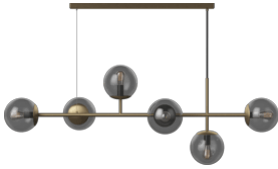

## Specifications

Country of origin	Shade	Bar	Shade width	Diameter	Height
China	Smoke grey glass	Matt antique brass plated iron	15 cm	41.80 cm	116.60 cm
Cord	Dimmable	Light source included	Socket	Recommended light source	Vendor Title
3 m Black Textile cord	Yes, if the bulb is dimmable and if your electrical system allows it	No	E14	E14 max 25W	MADE SPECIFIC, Denmark
Total Net Weight	EAN		The parcel's measurements		
3 kg	5702410282957		The parcel's measurements 1: 0.12 m3, 5.1 kg (D 27.0 cm, W 34.0 cm, H 128.0 cm))		

20-116-02

Orb Lounge Pendant

**Shade**  
Smoke grey glass

**Bar**  
Matt antique brass plated iron

**Shade width**  
15 cm

**Diameter**  
41.80 cm

**Height**  
116.60 cm

**Cord**  
3 m Black Textile cord

**Total Net Weight**  
3 kg

**EAN**  
5702410282957

**The parcel's measurements**  
The parcel's measurements 1: 0.12 m<sup>3</sup>, 5.1 kg (D 27.0 cm, W 34.0 cm, H 128.0 cm))

20-116-03

Orb Pendant

**Shade**  
Smoke grey glass